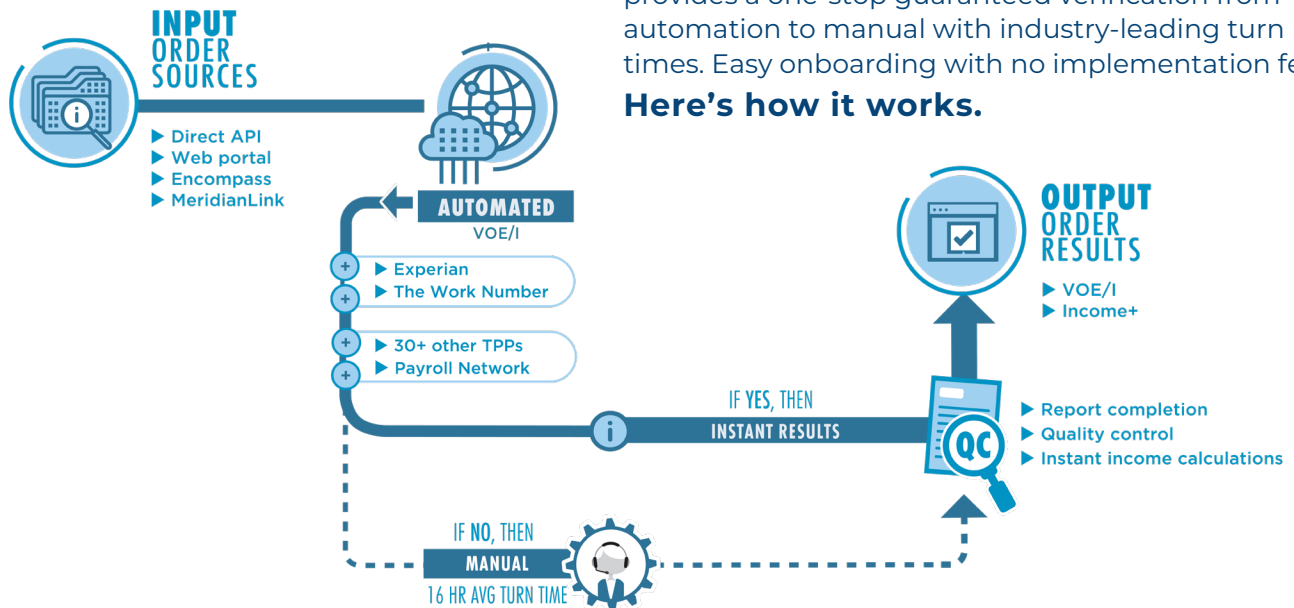

VOE/I Services

DISCOVER TRUE CASCADE TECHNOLOGY

Service 1st is the only standalone VOE/I processor that provides a one-stop guaranteed verification from automation to manual with industry-leading turn times. Easy onboarding with no implementation fees.

Here's how it works.

1

Just order, and we'll take care of the rest.

Each order starts with instant access to all third-party database providers, a growing library with over 4M employers and 150M employee records.